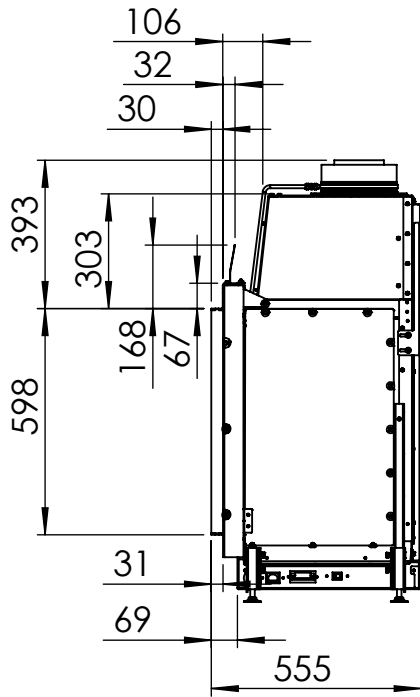

Kalfire	Gi105/79F
4mm mounting trim A(mm)	1068
8 mm mounting trim A(mm)	1076

SECTION A-A

All dimensions in mm. Modifications under reserve.

7-7-2023 sheet 4 / 5

© All rights reserved. This drawing is sole property of Kal-fire. No part of this drawing may be reproduced, or published, in any form or in any way without prior written permission from Kal-fire.

All dimensions in mm. Modifications under reserve.

7-7-2023 sheet 5 / 5

© All rights reserved. This drawing is sole property of Kal-fire. No part of this drawing may be reproduced, or published, in any form or in any way without prior written permission from Kal-fire.