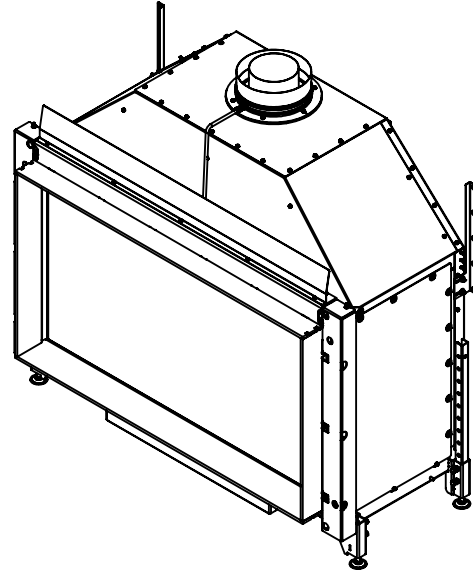

Kalfire	Gi105/79F
4mm mounting trim A(mm)	1068
8 mm mounting trim A(mm)	1076

SECTION A-A

All dimensions in mm. Modifications under reserve.

7-7-2023 sheet 4 / 5

© All rights reserved. This drawing is sole property of Kal-fire. No part of this drawing may be reproduced, or published, in any form or in any way without prior written permission from Kal-fire.