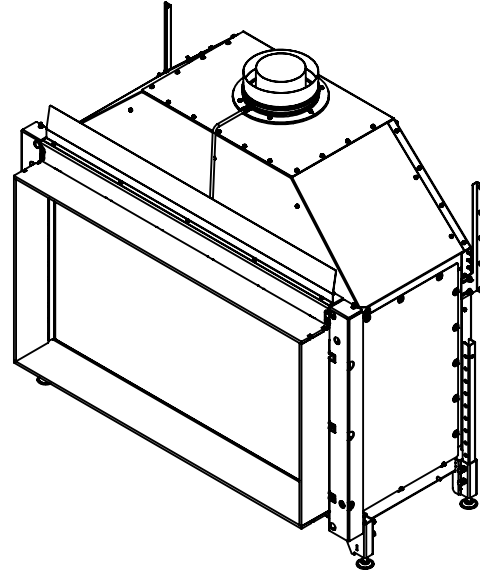

Kalfire	Gi105/79F
4mm mounting trim A(mm)	1068
8 mm mounting trim A(mm)	1076

SECTION A-A

All dimensions in mm. Modifications under reserve.

7-7-2023 sheet 4 / 5

© All rights reserved. This drawing is sole property of Kal-fire. No part of this drawing may be reproduced, or published, in any form or in any way without prior written permission from Kal-fire.