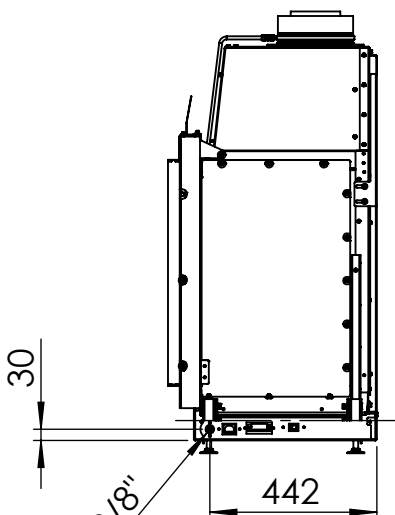

Kalfire	Gi105/79F
4mm mounting trim A(mm)	1068
8 mm mounting trim A(mm)	1076

SECTION A-A

All dimensions in mm. Modifications under reserve.

7-7-2023 sheet 4 / 5

© All rights reserved. This drawing is sole property of Kal-fire. No part of this drawing may be reproduced, or published, in any form or in any way without prior written permission from Kal-fire.

All dimensions in mm. Modifications under reserve.

7-7-2023 sheet 5 / 5

© All rights reserved. This drawing is sole property of Kal-fire. No part of this drawing may be reproduced, or published, in any form or in any way without prior written permission from Kal-fire.