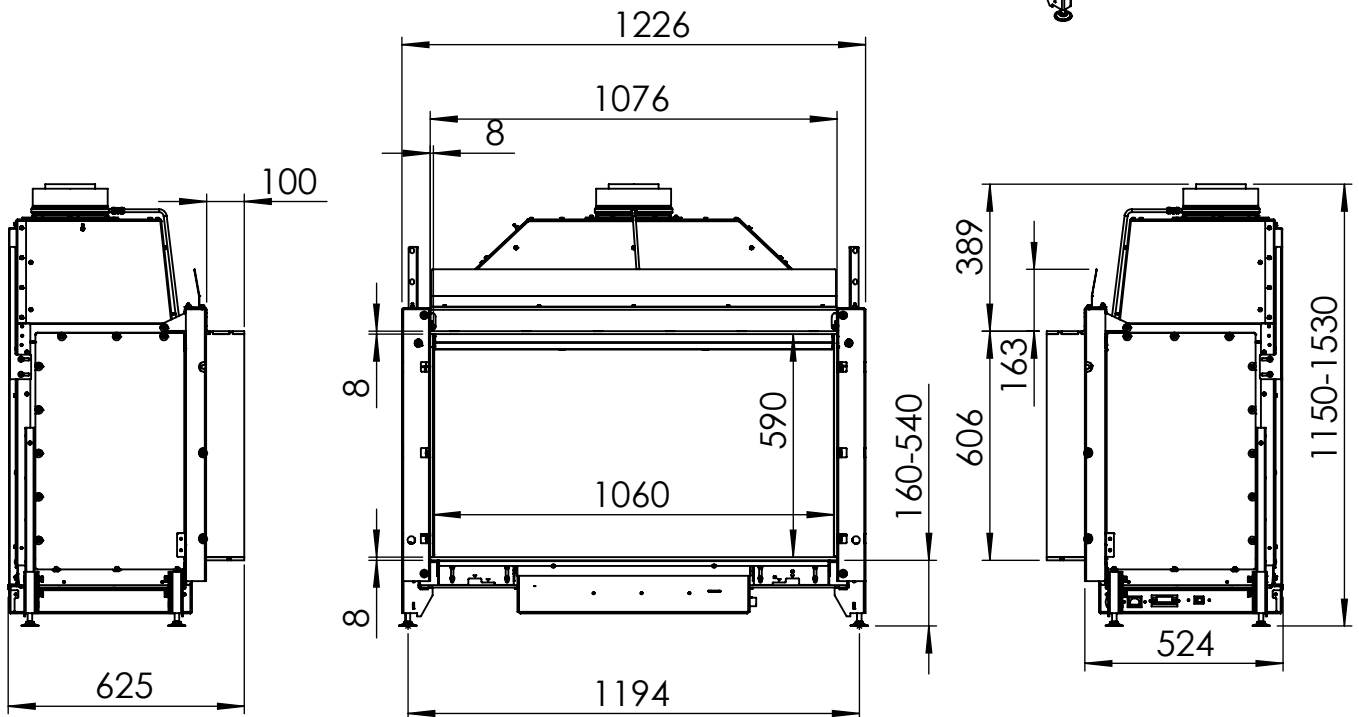

Kalfire	Gi105/79F
4mm mounting trim A(mm)	1068
8 mm mounting trim A(mm)	1076

SECTION A-A

All dimensions in mm. Modifications under reserve.

7-7-2023 sheet 4 / 5

© All rights reserved. This drawing is sole property of Kal-fire. No part of this drawing may be reproduced, or published, in any form or in any way without prior written permission from Kal-fire.

All dimensions in mm. Modifications under reserve.

7-7-2023 sheet 5 / 5

© All rights reserved. This drawing is sole property of Kal-fire. No part of this drawing may be reproduced, or published, in any form or in any way without prior written permission from Kal-fire.