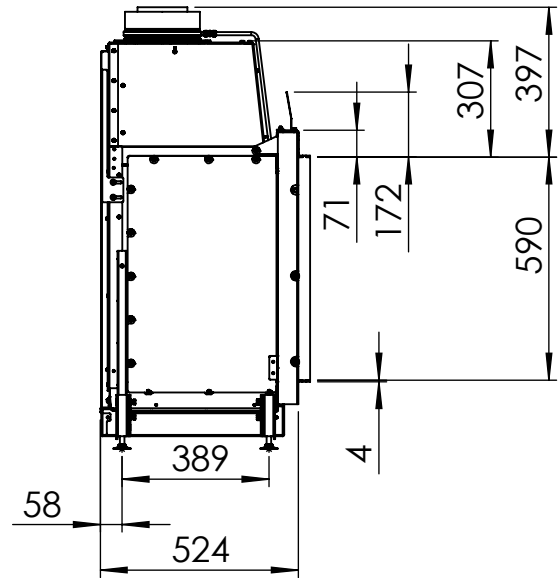

Kalfire	Gi105/79F
4mm mounting trim A(mm)	1068
8 mm mounting trim A(mm)	1076

SECTION A-A

All dimensions in mm. Modifications under reserve.

7-7-2023 sheet 4 / 5

© All rights reserved. This drawing is sole property of Kal-fire. No part of this drawing may be reproduced, or published, in any form or in any way without prior written permission from Kal-fire.

All dimensions in mm. Modifications under reserve.

7-7-2023 sheet 5 / 5

© All rights reserved. This drawing is sole property of Kal-fire. No part of this drawing may be reproduced, or published, in any form or in any way without prior written permission from Kal-fire.