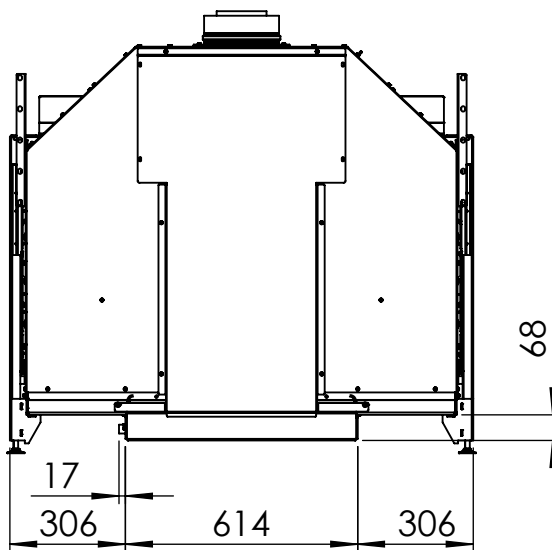

Kalfire	Gi105/79F
4mm mounting trim A(mm)	1068
8 mm mounting trim A(mm)	1076

SECTION A-A

All dimensions in mm. Modifications under reserve.

7-7-2023 sheet 4 / 5

© All rights reserved. This drawing is sole property of Kal-fire. No part of this drawing may be reproduced, or published, in any form or in any way without prior written permission from Kal-fire.

All dimensions in mm. Modifications under reserve.

7-7-2023 sheet 5 / 5

© All rights reserved. This drawing is sole property of Kal-fire. No part of this drawing may be reproduced, or published, in any form or in any way without prior written permission from Kal-fire.