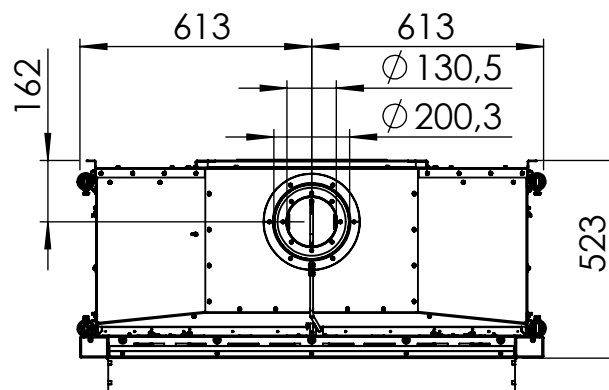

Kalfire	Gi105/79F
4mm mounting trim A(mm)	1068
8 mm mounting trim A(mm)	1076

SECTION A-A

All dimensions in mm. Modifications under reserve.

7-7-2023 sheet 4 / 5

© All rights reserved. This drawing is sole property of Kal-fire. No part of this drawing may be reproduced, or published, in any form or in any way without prior written permission from Kal-fire.

All dimensions in mm. Modifications under reserve.

7-7-2023 sheet 5 / 5

© All rights reserved. This drawing is sole property of Kal-fire. No part of this drawing may be reproduced, or published, in any form or in any way without prior written permission from Kal-fire.