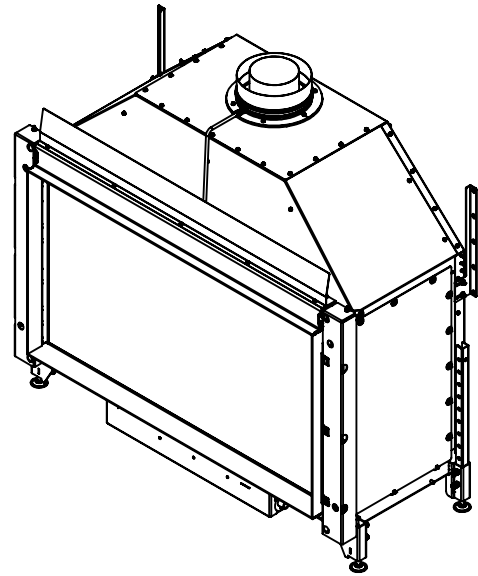

Kalfire	Gi105/79F
4mm mounting trim A(mm)	1068
8 mm mounting trim A(mm)	1076

SECTION A-A

All dimensions in mm. Modifications under reserve.

7-7-2023 sheet 4 / 5

© All rights reserved. This drawing is sole property of Kal-fire. No part of this drawing may be reproduced, or published, in any form or in any way without prior written permission from Kal-fire.