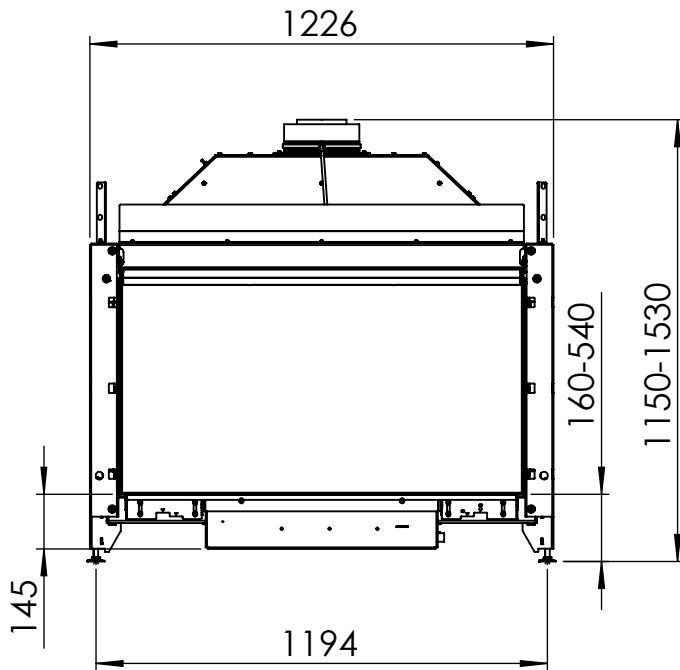

Kalfire	Gi105/79F
4mm mounting trim A(mm)	1068
8 mm mounting trim A(mm)	1076

SECTION A-A

All dimensions in mm. Modifications under reserve.

7-7-2023 sheet 4 / 5

© All rights reserved. This drawing is sole property of Kal-fire. No part of this drawing may be reproduced, or published, in any form or in any way without prior written permission from Kal-fire.

All dimensions in mm. Modifications under reserve.

7-7-2023 sheet 5 / 5

© All rights reserved. This drawing is sole property of Kal-fire. No part of this drawing may be reproduced, or published, in any form or in any way without prior written permission from Kal-fire.