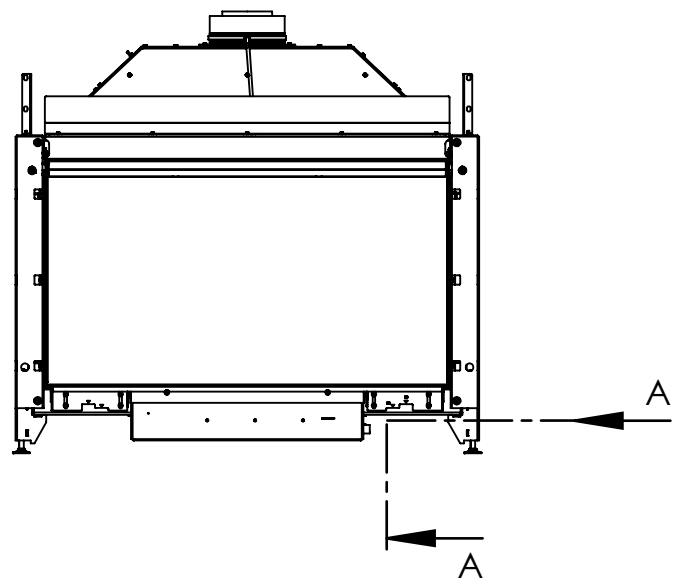

Kalfire	Gi105/79F
4mm mounting trim A(mm)	1068
8 mm mounting trim A(mm)	1076

SECTION A-A

All dimensions in mm. Modifications under reserve.

7-7-2023 sheet 4 / 5

© All rights reserved. This drawing is sole property of Kal-fire. No part of this drawing may be reproduced, or published, in any form or in any way without prior written permission from Kal-fire.

All dimensions in mm. Modifications under reserve.

7-7-2023 sheet 5 / 5

© All rights reserved. This drawing is sole property of Kal-fire. No part of this drawing may be reproduced, or published, in any form or in any way without prior written permission from Kal-fire.