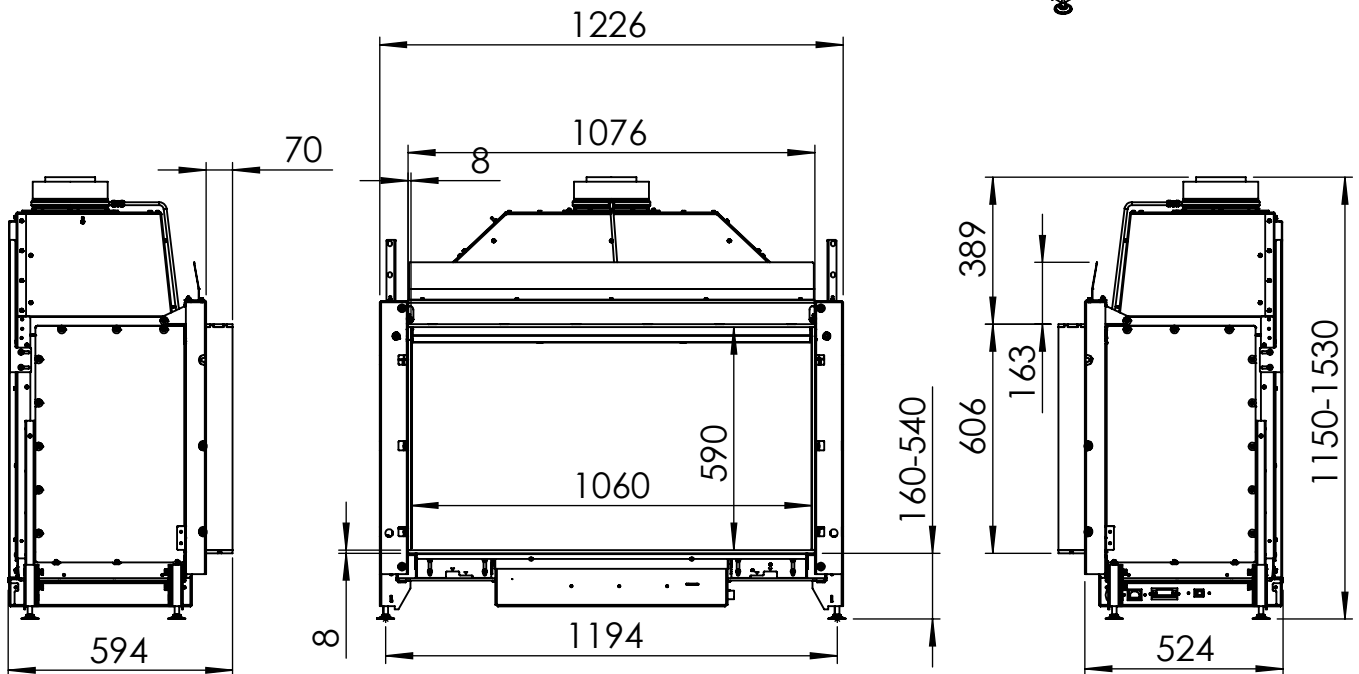

Kalfire	Gi105/79F
4mm mounting trim A(mm)	1068
8 mm mounting trim A(mm)	1076

SECTION A-A

All dimensions in mm. Modifications under reserve.

7-7-2023 sheet 4 / 5

© All rights reserved. This drawing is sole property of Kal-fire. No part of this drawing may be reproduced, or published, in any form or in any way without prior written permission from Kal-fire.

All dimensions in mm. Modifications under reserve.

7-7-2023 sheet 5 / 5

© All rights reserved. This drawing is sole property of Kal-fire. No part of this drawing may be reproduced, or published, in any form or in any way without prior written permission from Kal-fire.