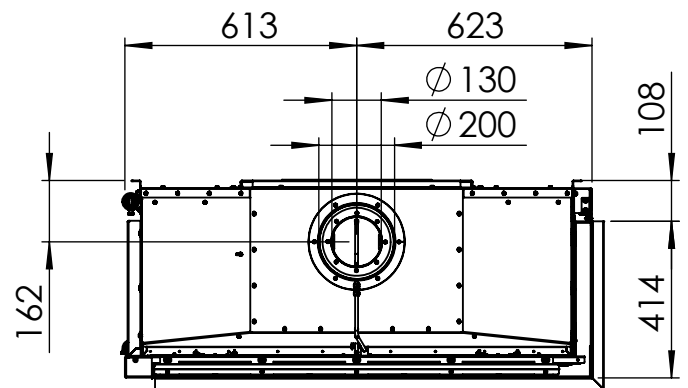

KALFIRE

FIREPLACES

Gi110/75CR

Kalfire	Gi110/75CR
A(mm)	35
B(mm)	105
C(mm)	375
D(mm)	1114
E(mm)	50

All dimensions in mm. Modifications under reserve.

29-6-2023 sheet 1 / 4

© All rights reserved. This drawing is sole property of Kal-fire. No part of this drawing may be reproduced, or published, in any form or in any way without prior written permission from Kal-fire.