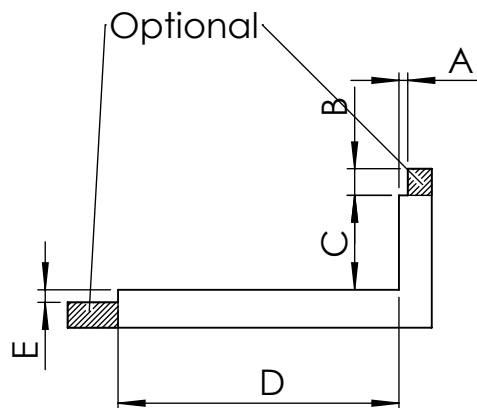

KALFIRE

FIREPLACES

Gi110/75CR

Kalfire	Gi110/75CR
A(mm)	35
B(mm)	105
C(mm)	375
D(mm)	1114
E(mm)	50

All dimensions in mm. Modifications under reserve.

29-6-2023 sheet 1 / 4

© All rights reserved. This drawing is sole property of Kal-fire. No part of this drawing may be reproduced, or published, in any form or in any way without prior written permission from Kal-fire.