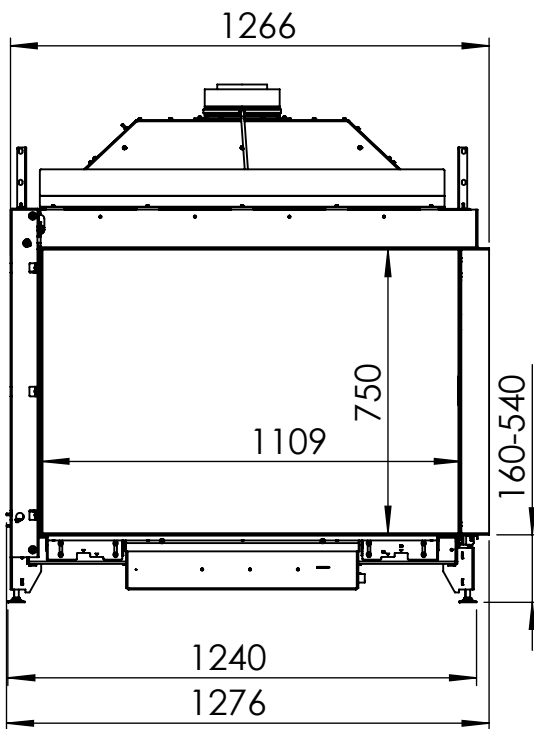

KALFIRE

FIREPLACES

Gi110/75CR

Kalfire	Gi110/75CR
A(mm)	35
B(mm)	105
C(mm)	375
D(mm)	1114
E(mm)	50

All dimensions in mm. Modifications under reserve.

29-6-2023 sheet 1 / 4

© All rights reserved. This drawing is sole property of Kal-fire. No part of this drawing may be reproduced, or published, in any form or in any way without prior written permission from Kal-fire.