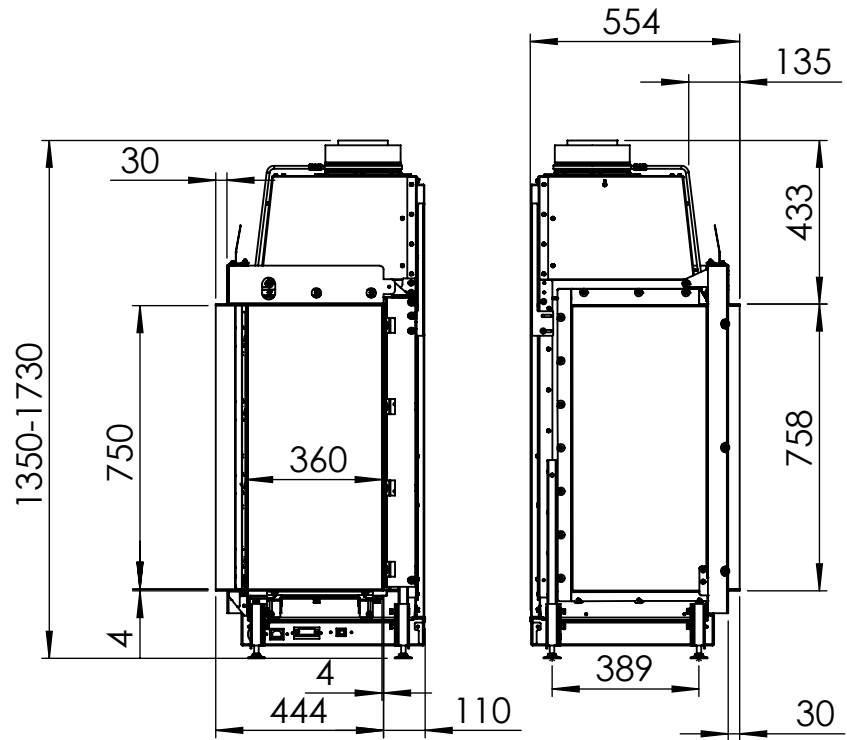

KALFIRE

FIREPLACES

Gi110/75CR

Kalfire	Gi110/75CR
A(mm)	35
B(mm)	105
C(mm)	375
D(mm)	1114
E(mm)	50

All dimensions in mm. Modifications under reserve.

29-6-2023 sheet 1 / 4

© All rights reserved. This drawing is sole property of Kal-fire. No part of this drawing may be reproduced, or published, in any form or in any way without prior written permission from Kal-fire.