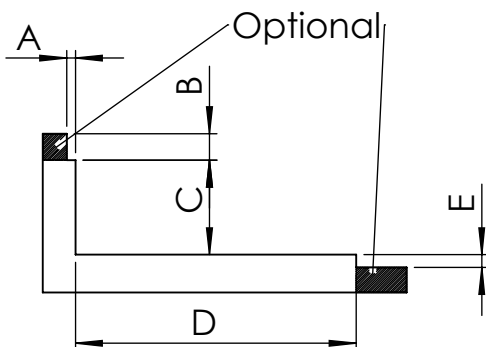

KALFIRE

FIREPLACES

Gi110/75CL

Kalfire	Gi110/75CL
A(mm)	35
B(mm)	105
C(mm)	375
D(mm)	1114
E(mm)	50

All dimensions in mm. Modifications under reserve.

29-6-2023 sheet 1 / 4

© All rights reserved. This drawing is sole property of Kal-fire. No part of this drawing may be reproduced, or published, in any form or in any way without prior written permission from Kal-fire.