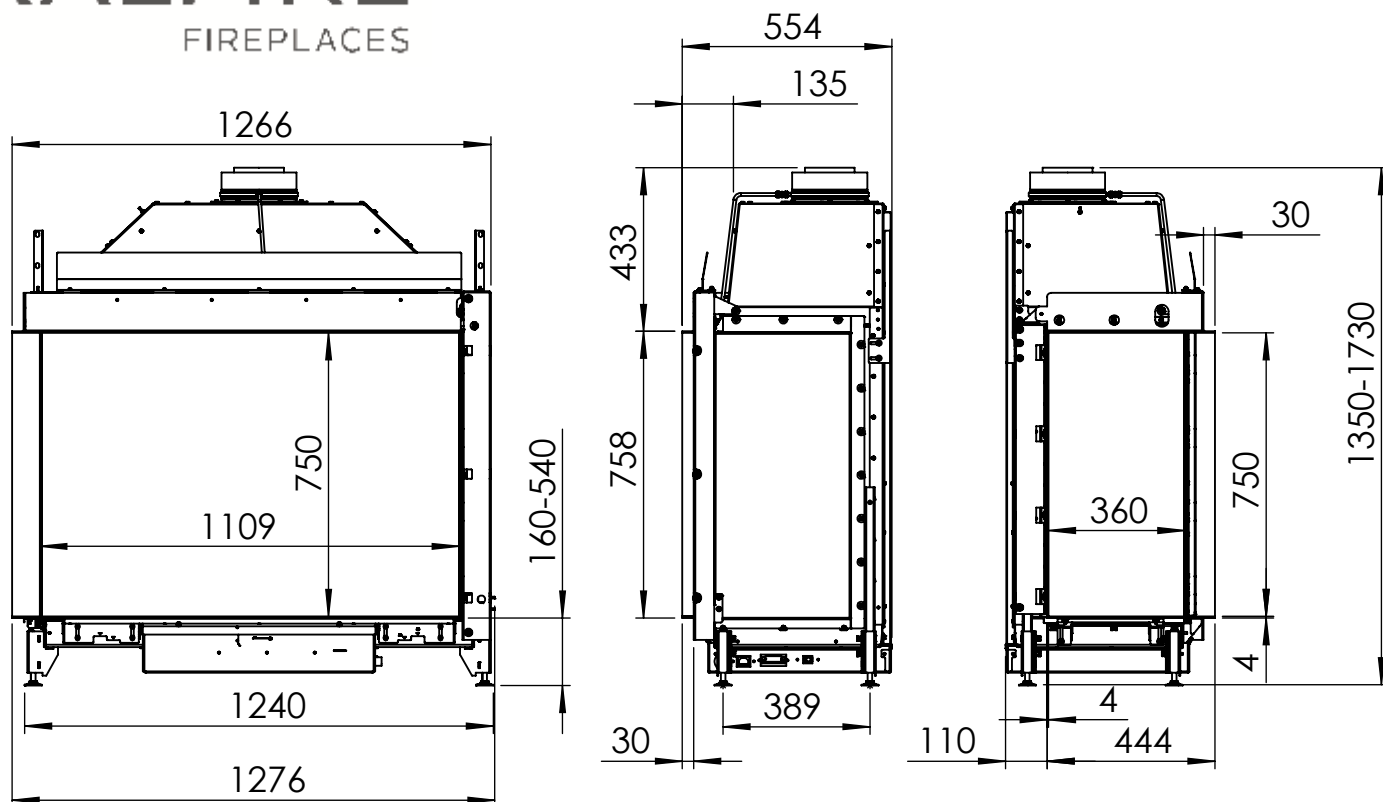

KALFIRE

FIREPLACES

Gi110/75CL

Kalfire	Gi110/75CL
A(mm)	35
B(mm)	105
C(mm)	375
D(mm)	1114
E(mm)	50

All dimensions in mm. Modifications under reserve.

29-6-2023 sheet 1 / 4

© All rights reserved. This drawing is sole property of Kal-fire. No part of this drawing may be reproduced, or published, in any form or in any way without prior written permission from Kal-fire.