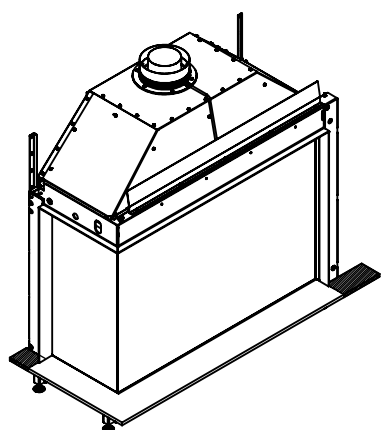

KALFIRE

FIREPLACES

Gi110/75CL

Kalfire	Gi110/75CL
A(mm)	35
B(mm)	105
C(mm)	375
D(mm)	1114
E(mm)	50

All dimensions in mm. Modifications under reserve.

29-6-2023 sheet 1 / 4

© All rights reserved. This drawing is sole property of Kal-fire. No part of this drawing may be reproduced, or published, in any form or in any way without prior written permission from Kal-fire.