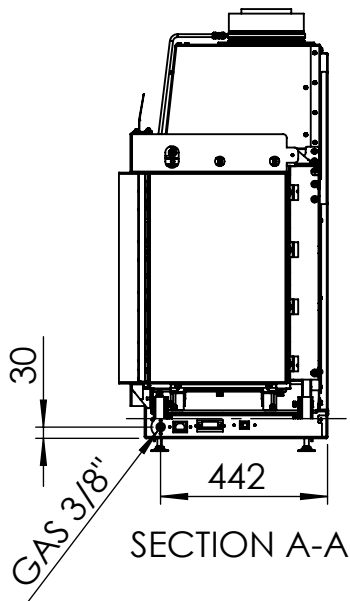

Kalfire	Gi110/75CR
A(mm)	35
B(mm)	105
C(mm)	375
D(mm)	1114
E(mm)	50

All dimensions in mm. Modifications under reserve.

6-7-2023 sheet 4 / 4

© All rights reserved. This drawing is sole property of Kal-fire. No part of this drawing may be reproduced, or published, in any form or in any way without prior written permission from Kal-fire.