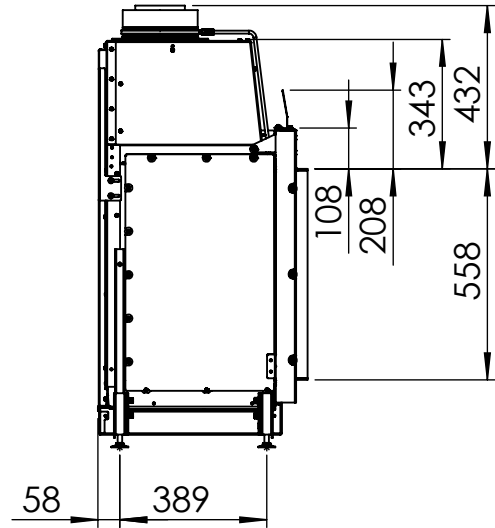

Kalfire	Gi110/75CR
A(mm)	35
B(mm)	105
C(mm)	375
D(mm)	1114
E(mm)	50

All dimensions in mm. Modifications under reserve.

6-7-2023 sheet 4 / 4

© All rights reserved. This drawing is sole property of Kal-fire. No part of this drawing may be reproduced, or published, in any form or in any way without prior written permission from Kal-fire.