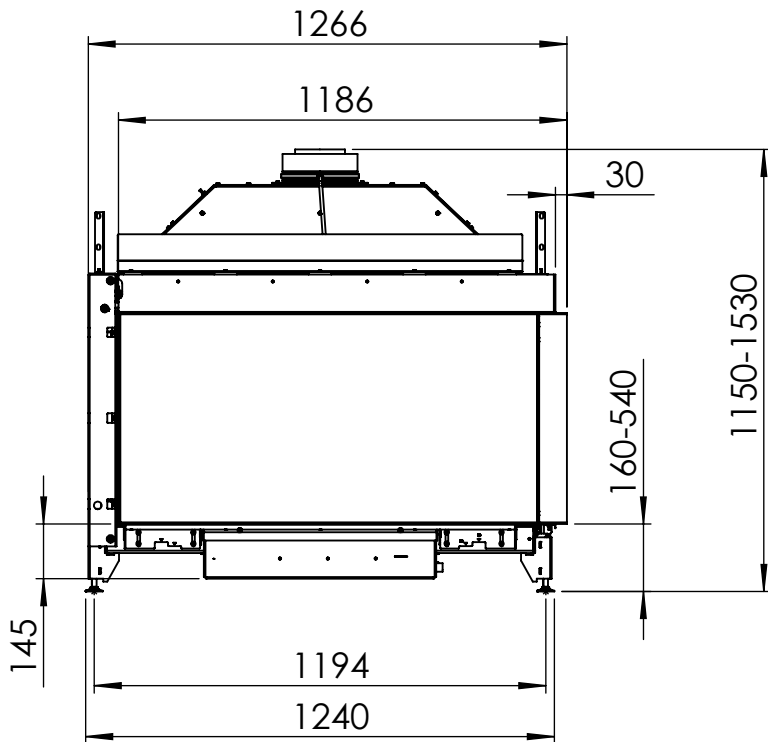

Kalfire	Gi110/75CR
A(mm)	35
B(mm)	105
C(mm)	375
D(mm)	1114
E(mm)	50

All dimensions in mm. Modifications under reserve.

6-7-2023 sheet 4 / 4

© All rights reserved. This drawing is sole property of Kal-fire. No part of this drawing may be reproduced, or published, in any form or in any way without prior written permission from Kal-fire.