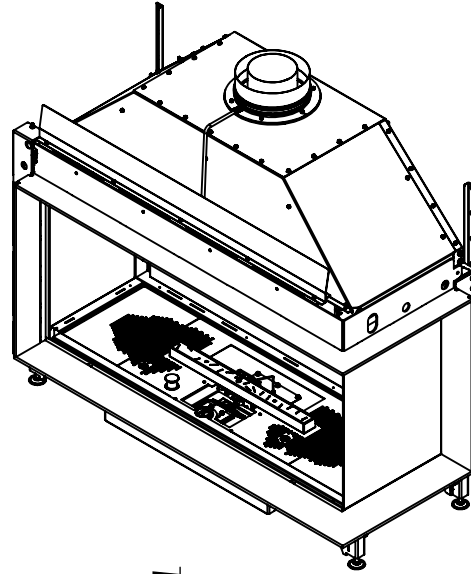

Kalfire	Gi110/75CR
A(mm)	35
B(mm)	105
C(mm)	375
D(mm)	1114
E(mm)	50

All dimensions in mm. Modifications under reserve.

6-7-2023 sheet 4 / 4

© All rights reserved. This drawing is sole property of Kal-fire. No part of this drawing may be reproduced, or published, in any form or in any way without prior written permission from Kal-fire.