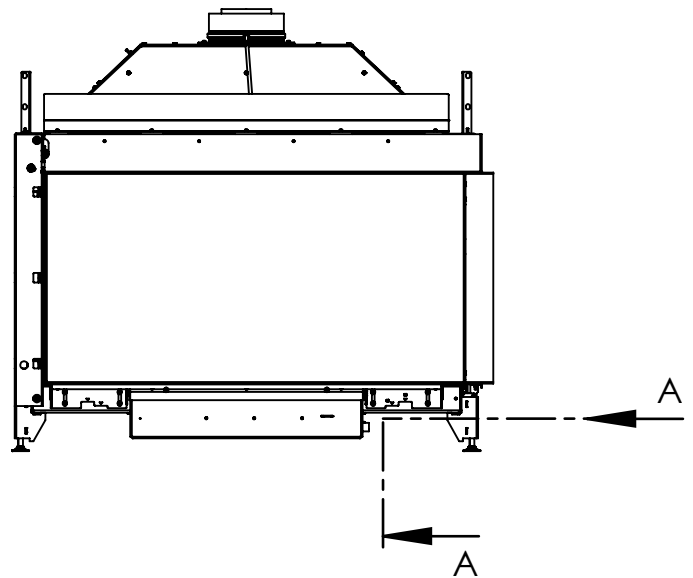

Kalfire	Gi110/75CR
A(mm)	35
B(mm)	105
C(mm)	375
D(mm)	1114
E(mm)	50

All dimensions in mm. Modifications under reserve.

6-7-2023 sheet 4 / 4

© All rights reserved. This drawing is sole property of Kal-fire. No part of this drawing may be reproduced, or published, in any form or in any way without prior written permission from Kal-fire.