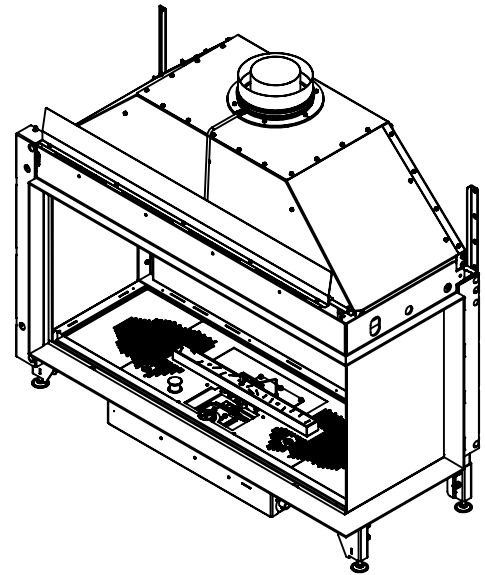

Kalfire	Gi110/75CR
A(mm)	35
B(mm)	105
C(mm)	375
D(mm)	1114
E(mm)	50

All dimensions in mm. Modifications under reserve.

6-7-2023 sheet 4 / 4

© All rights reserved. This drawing is sole property of Kal-fire. No part of this drawing may be reproduced, or published, in any form or in any way without prior written permission from Kal-fire.