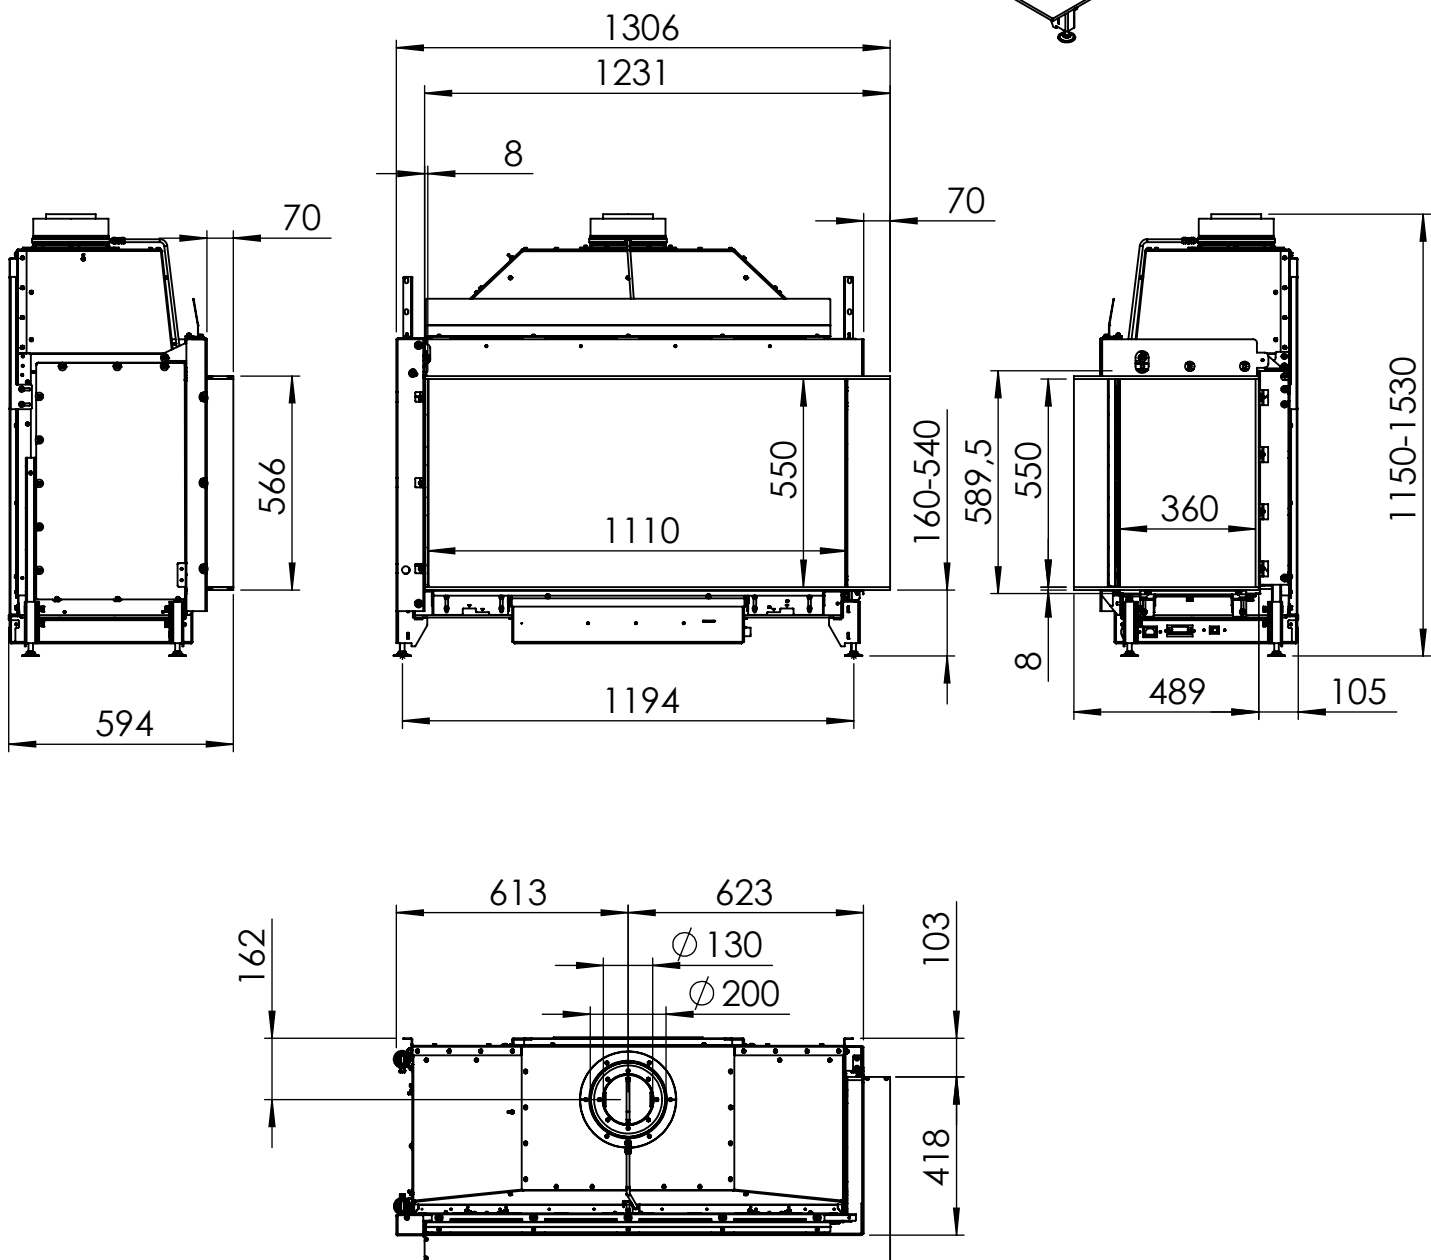

Kalfire	Gi110/75CR
A(mm)	35
B(mm)	105
C(mm)	375
D(mm)	1114
E(mm)	50

All dimensions in mm. Modifications under reserve.

6-7-2023 sheet 4 / 4

© All rights reserved. This drawing is sole property of Kal-fire. No part of this drawing may be reproduced, or published, in any form or in any way without prior written permission from Kal-fire.