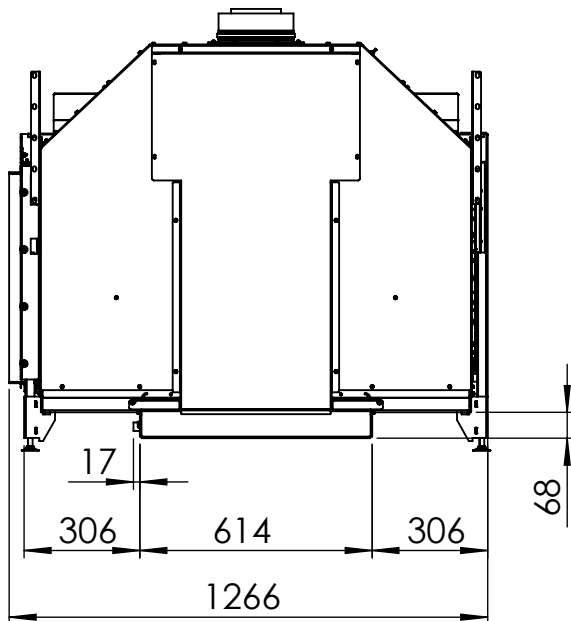

Kalfire	Gi110/75CR
A(mm)	35
B(mm)	105
C(mm)	375
D(mm)	1114
E(mm)	50

All dimensions in mm. Modifications under reserve.

6-7-2023 sheet 4 / 4

© All rights reserved. This drawing is sole property of Kal-fire. No part of this drawing may be reproduced, or published, in any form or in any way without prior written permission from Kal-fire.