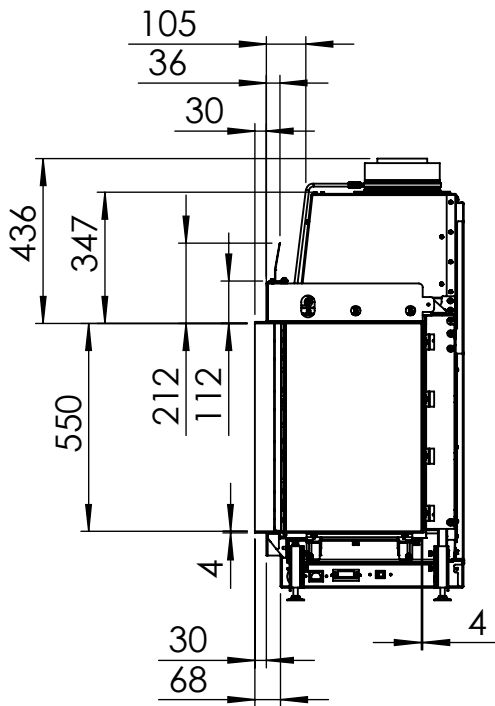

Kalfire	Gi110/75CR
A(mm)	35
B(mm)	105
C(mm)	375
D(mm)	1114
E(mm)	50

All dimensions in mm. Modifications under reserve.

6-7-2023 sheet 4 / 4

© All rights reserved. This drawing is sole property of Kal-fire. No part of this drawing may be reproduced, or published, in any form or in any way without prior written permission from Kal-fire.