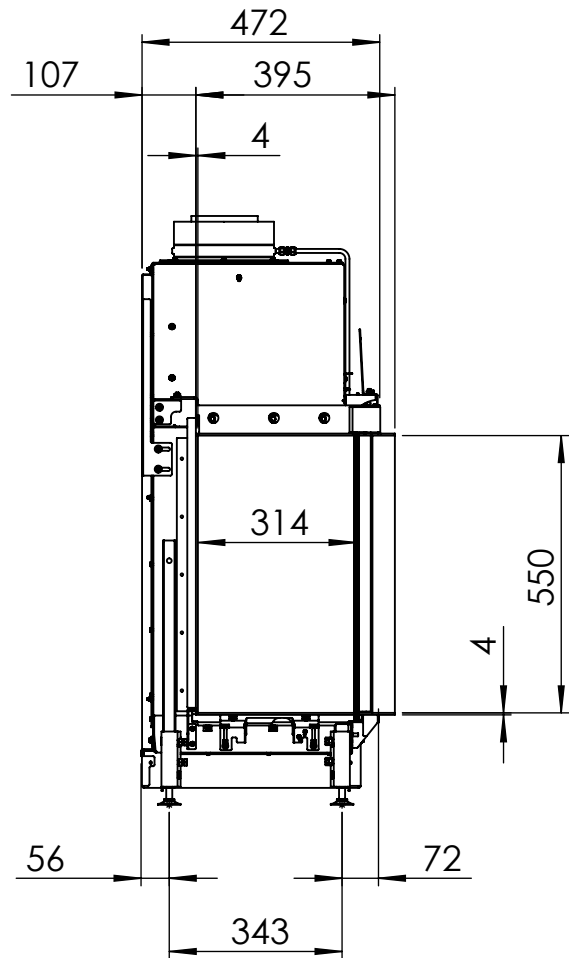

	4mm Trim	8mm Trim
A(mm)	35	35
C(mm)	326,5	330,5
D(mm)	815	819
E(mm)	50	50

All dimensions in mm. Modifications under reserve.

11-10-2023 sheet 2 / 5

© All rights reserved. This drawing is sole property of Kal-fire. No part of this drawing may be reproduced, or published, in any form or in any way without prior written permission from Kal-fire.

All dimensions in mm. Modifications under reserve.

11-10-2023 sheet 3 / 5

© All rights reserved. This drawing is sole property of Kal-fire. No part of this drawing may be reproduced, or published, in any form or in any way without prior written permission from Kal-fire.

All dimensions in mm. Modifications under reserve.

11-10-2023 sheet 4 / 5

© All rights reserved. This drawing is sole property of Kal-fire. No part of this drawing may be reproduced, or published, in any form or in any way without prior written permission from Kal-fire.