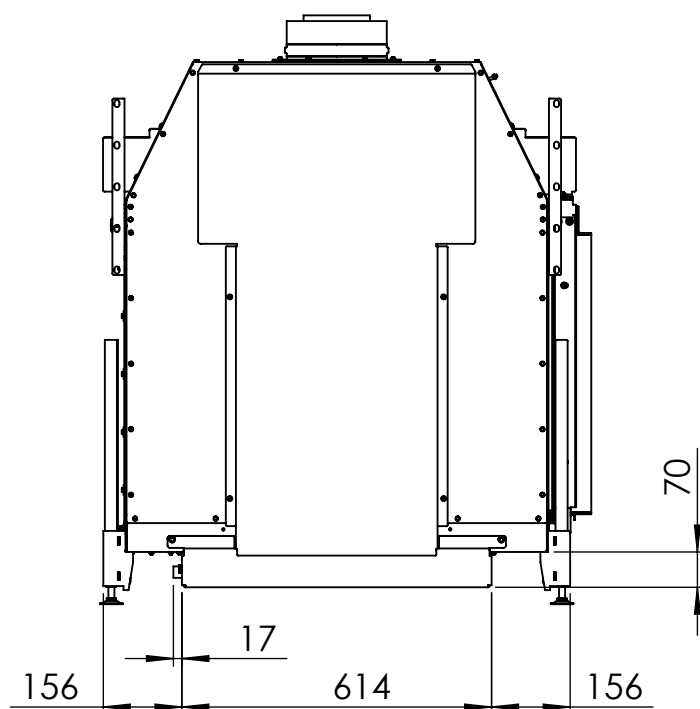

	4mm Trim	8mm Trim
A(mm)	35	35
C(mm)	326,5	330,5
D(mm)	815	819
E(mm)	50	50

All dimensions in mm. Modifications under reserve.

11-10-2023 sheet 2 / 5

© All rights reserved. This drawing is sole property of Kal-fire. No part of this drawing may be reproduced, or published, in any form or in any way without prior written permission from Kal-fire.

All dimensions in mm. Modifications under reserve.

11-10-2023 sheet 3 / 5

© All rights reserved. This drawing is sole property of Kal-fire. No part of this drawing may be reproduced, or published, in any form or in any way without prior written permission from Kal-fire.

All dimensions in mm. Modifications under reserve.

11-10-2023 sheet 4 / 5

© All rights reserved. This drawing is sole property of Kal-fire. No part of this drawing may be reproduced, or published, in any form or in any way without prior written permission from Kal-fire.