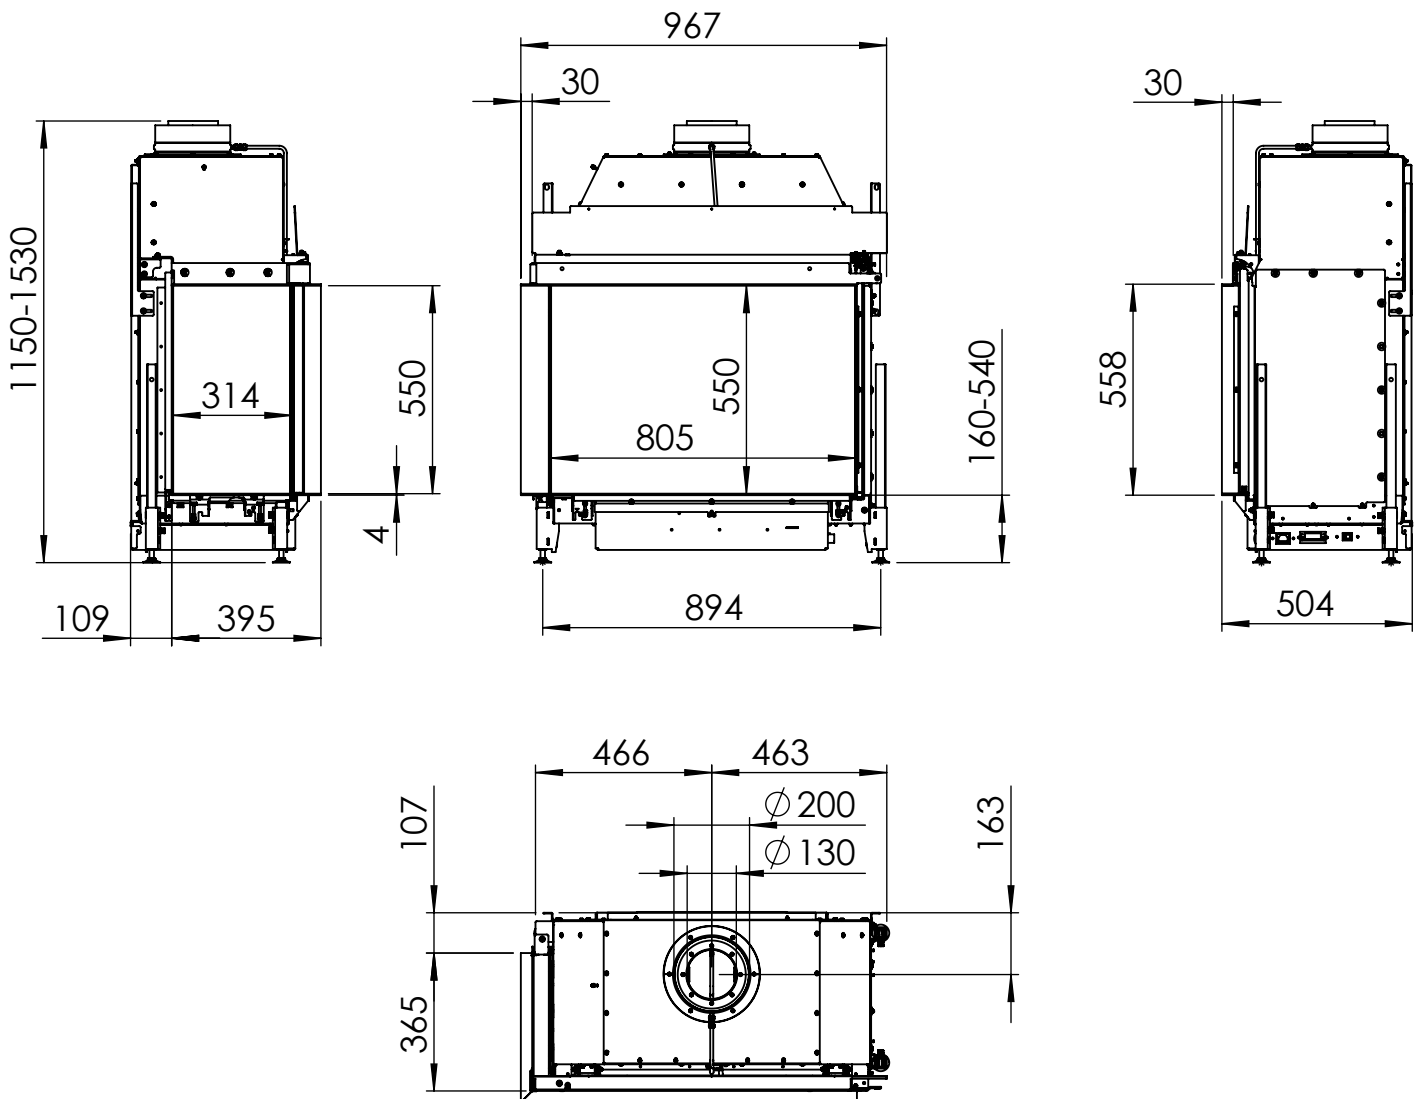

	4mm Trim	8mm Trim
A(mm)	35	35
C(mm)	326,5	330,5
D(mm)	815	819
E(mm)	50	50

All dimensions in mm. Modifications under reserve.

11-10-2023 sheet 2 / 5

© All rights reserved. This drawing is sole property of Kal-fire. No part of this drawing may be reproduced, or published, in any form or in any way without prior written permission from Kal-fire.

All dimensions in mm. Modifications under reserve.

11-10-2023 sheet 3 / 5

© All rights reserved. This drawing is sole property of Kal-fire. No part of this drawing may be reproduced, or published, in any form or in any way without prior written permission from Kal-fire.

All dimensions in mm. Modifications under reserve.

11-10-2023 sheet 4 / 5

© All rights reserved. This drawing is sole property of Kal-fire. No part of this drawing may be reproduced, or published, in any form or in any way without prior written permission from Kal-fire.