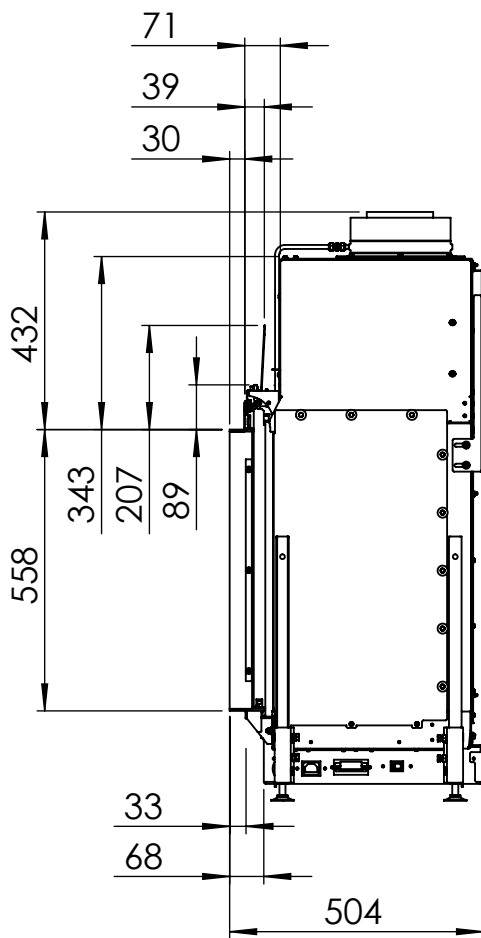

	4mm Trim	8mm Trim
A(mm)	35	35
C(mm)	326,5	330,5
D(mm)	815	819
E(mm)	50	50

All dimensions in mm. Modifications under reserve.

11-10-2023 sheet 2 / 5

© All rights reserved. This drawing is sole property of Kal-fire. No part of this drawing may be reproduced, or published, in any form or in any way without prior written permission from Kal-fire.

All dimensions in mm. Modifications under reserve.

11-10-2023 sheet 3 / 5

© All rights reserved. This drawing is sole property of Kal-fire. No part of this drawing may be reproduced, or published, in any form or in any way without prior written permission from Kal-fire.

All dimensions in mm. Modifications under reserve.

11-10-2023 sheet 4 / 5

© All rights reserved. This drawing is sole property of Kal-fire. No part of this drawing may be reproduced, or published, in any form or in any way without prior written permission from Kal-fire.