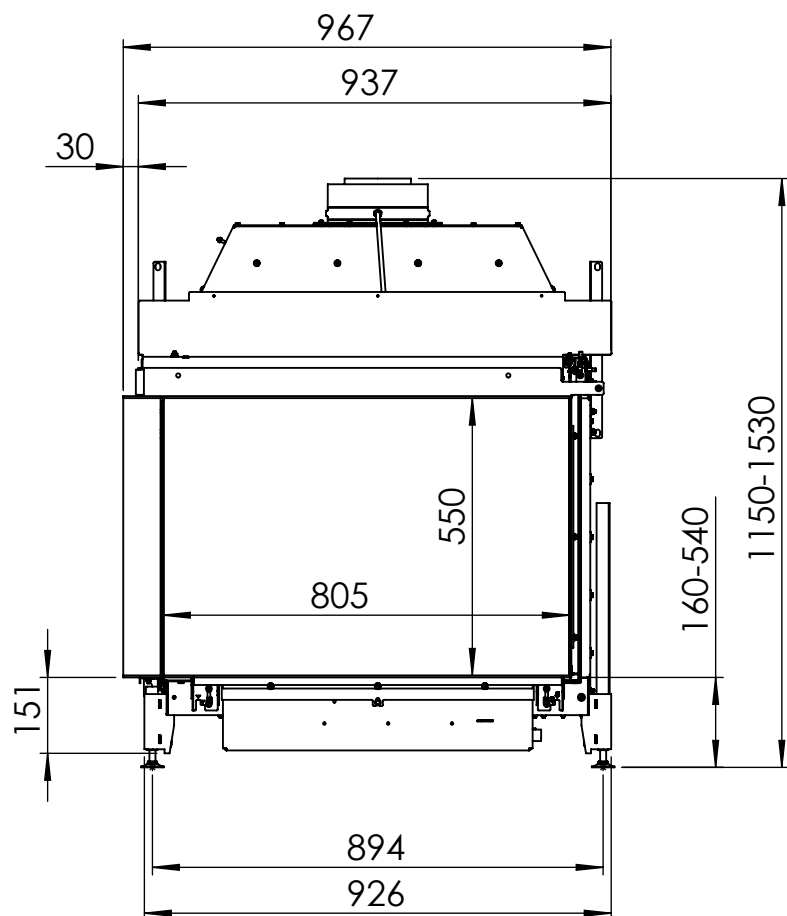

	4mm Trim	8mm Trim
A(mm)	35	35
C(mm)	326,5	330,5
D(mm)	815	819
E(mm)	50	50

All dimensions in mm. Modifications under reserve.

11-10-2023 sheet 2 / 5

© All rights reserved. This drawing is sole property of Kal-fire. No part of this drawing may be reproduced, or published, in any form or in any way without prior written permission from Kal-fire.

All dimensions in mm. Modifications under reserve.

11-10-2023 sheet 3 / 5

© All rights reserved. This drawing is sole property of Kal-fire. No part of this drawing may be reproduced, or published, in any form or in any way without prior written permission from Kal-fire.

All dimensions in mm. Modifications under reserve.

11-10-2023 sheet 4 / 5

© All rights reserved. This drawing is sole property of Kal-fire. No part of this drawing may be reproduced, or published, in any form or in any way without prior written permission from Kal-fire.