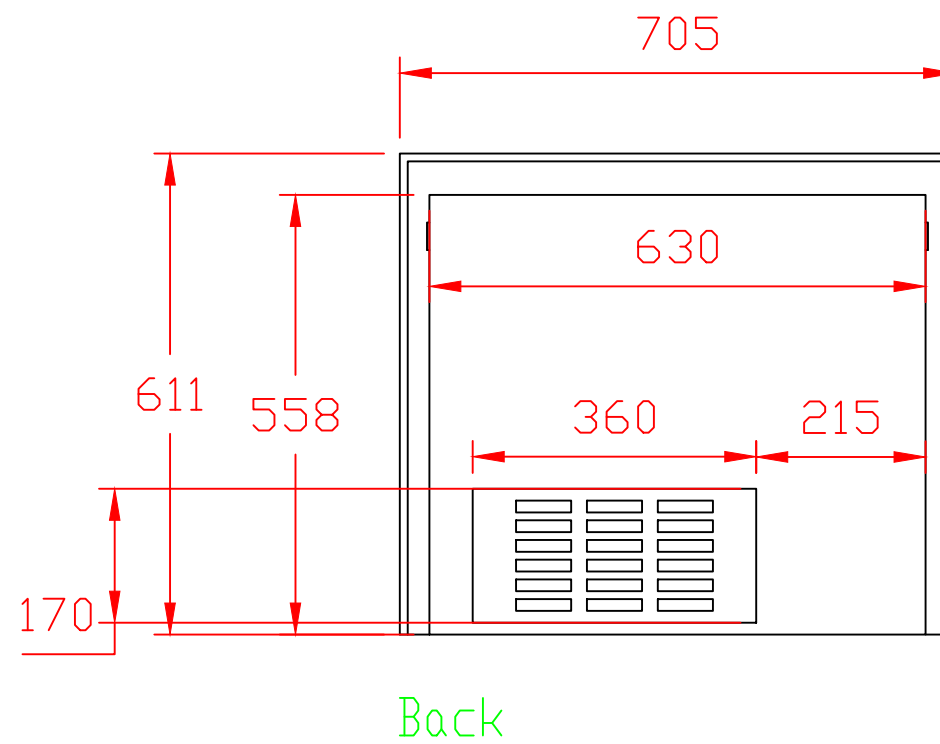

Model: ADL-2000M-SD27

Front

Back

Sides

Top

Model: ADL-2000M-SD27 - 220-240V~ - 50Hz - 2000W

All dimensions in mm. Modifications under reserve.

21-07-2016

Model: ADL-2000M-SD27

Model: ADL-2000M-SD27 - 220-240V~ - 50Hz - 2000W

All dimensions in mm. Modifications under reserve.

21-07-2016

sheet 2 / 2

©All rights reserved. This drawing is sole property of New Group Four. No part of this drawing may be reproduced, or published, in any form or in any way without prior written permission from New Group Four.