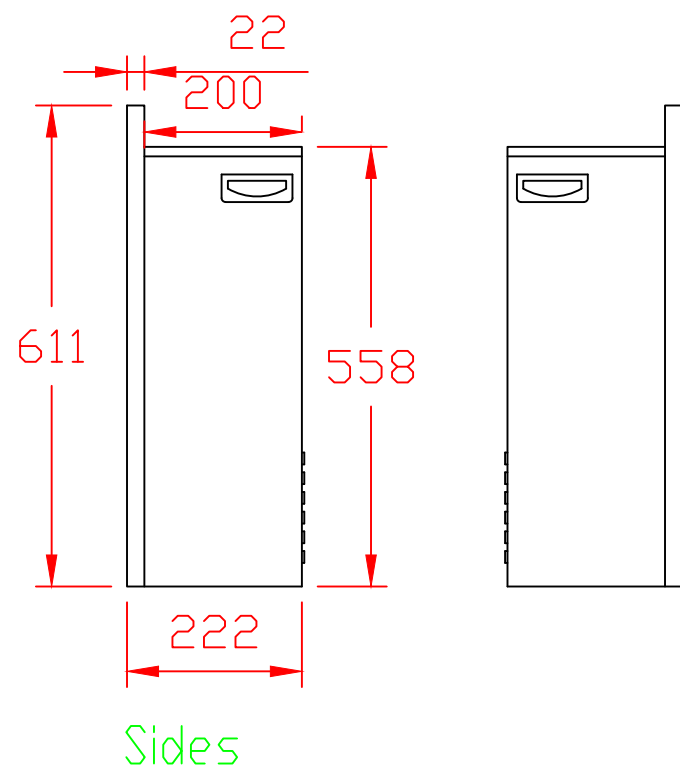

Model: ADL-2000M-SD27

Front

Back

Sides

Top

Model: ADL-2000M-SD27 - 220-240V~ - 50Hz - 2000W

All dimensions in mm. Modifications under reserve.

21-07-2016

Model: ADL-2000M-SD27

Model: ADL-2000M-SD27 - 220-240V~ - 50Hz - 2000W

All dimensions in mm. Modifications under reserve.

21-07-2016

sheet 2 / 2

©All rights reserved. This drawing is sole property of New Group Four. No part of this drawing may be reproduced, or published, in any form or in any way without prior written permission from New Group Four.