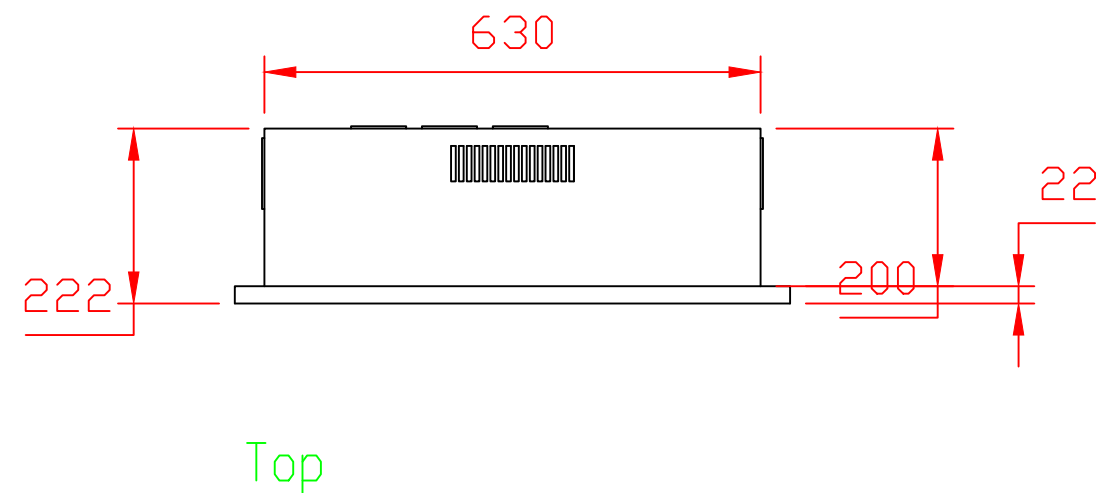

Model: ADL-2000M-SD27

Front

Back

Sides

Top

Model: ADL-2000M-SD27 - 220-240V~ - 50Hz - 2000W

All dimensions in mm. Modifications under reserve.

21-07-2016

Model: ADL-2000M-SD27

Model: ADL-2000M-SD27 - 220-240V~ - 50Hz - 2000W

All dimensions in mm. Modifications under reserve.

21-07-2016

sheet 2 / 2

©All rights reserved. This drawing is sole property of New Group Four. No part of this drawing may be reproduced, or published, in any form or in any way without prior written permission from New Group Four.