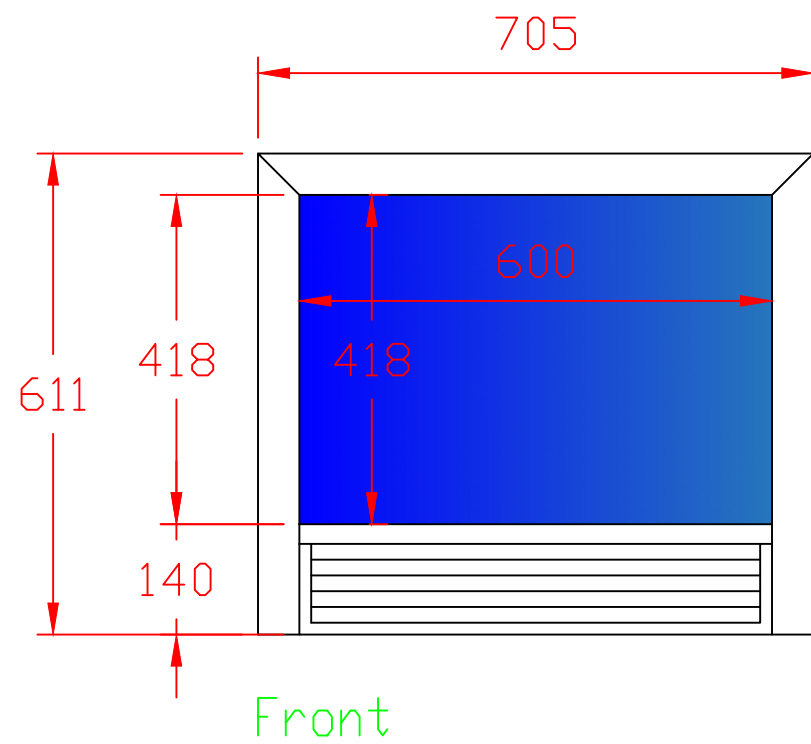

Model: ADL-2000M-SD27

Front

Back

Sides

Top

Model: ADL-2000M-SD27 - 220-240V~ - 50Hz - 2000W

All dimensions in mm. Modifications under reserve.

21-07-2016

Model: ADL-2000M-SD27

Model: ADL-2000M-SD27 - 220-240V~ - 50Hz - 2000W

All dimensions in mm. Modifications under reserve.

21-07-2016

sheet 2 / 2

©All rights reserved. This drawing is sole property of New Group Four. No part of this drawing may be reproduced, or published, in any form or in any way without prior written permission from New Group Four.