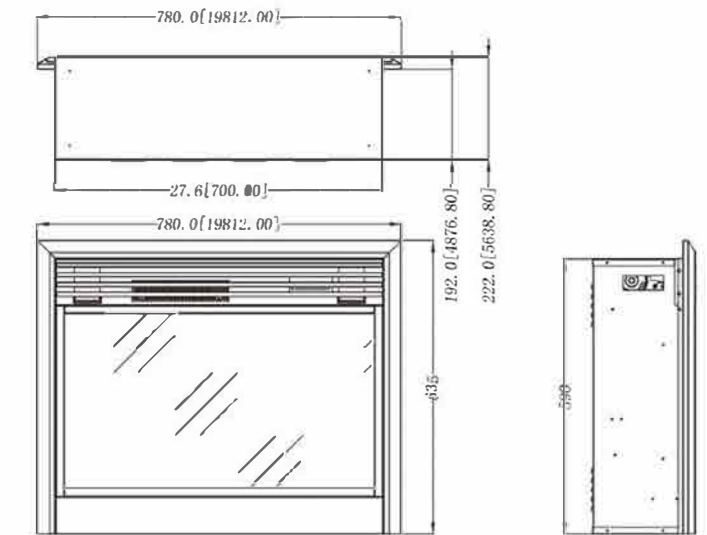

## Dimension

## Product size

L78 × W22.2 × H63.5cm  
L30.7" × W8.7" × H25"