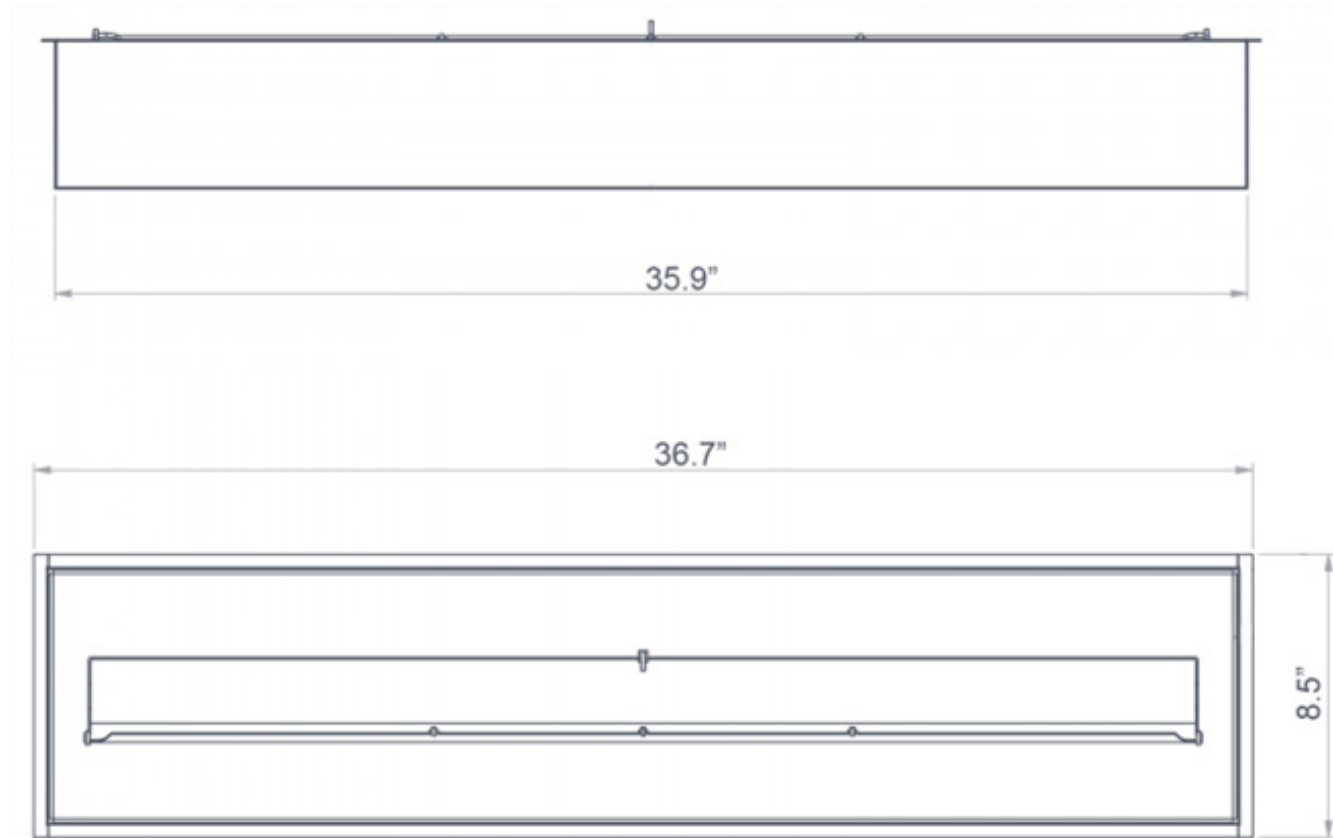

EB3600
FIREPLACE INSERT