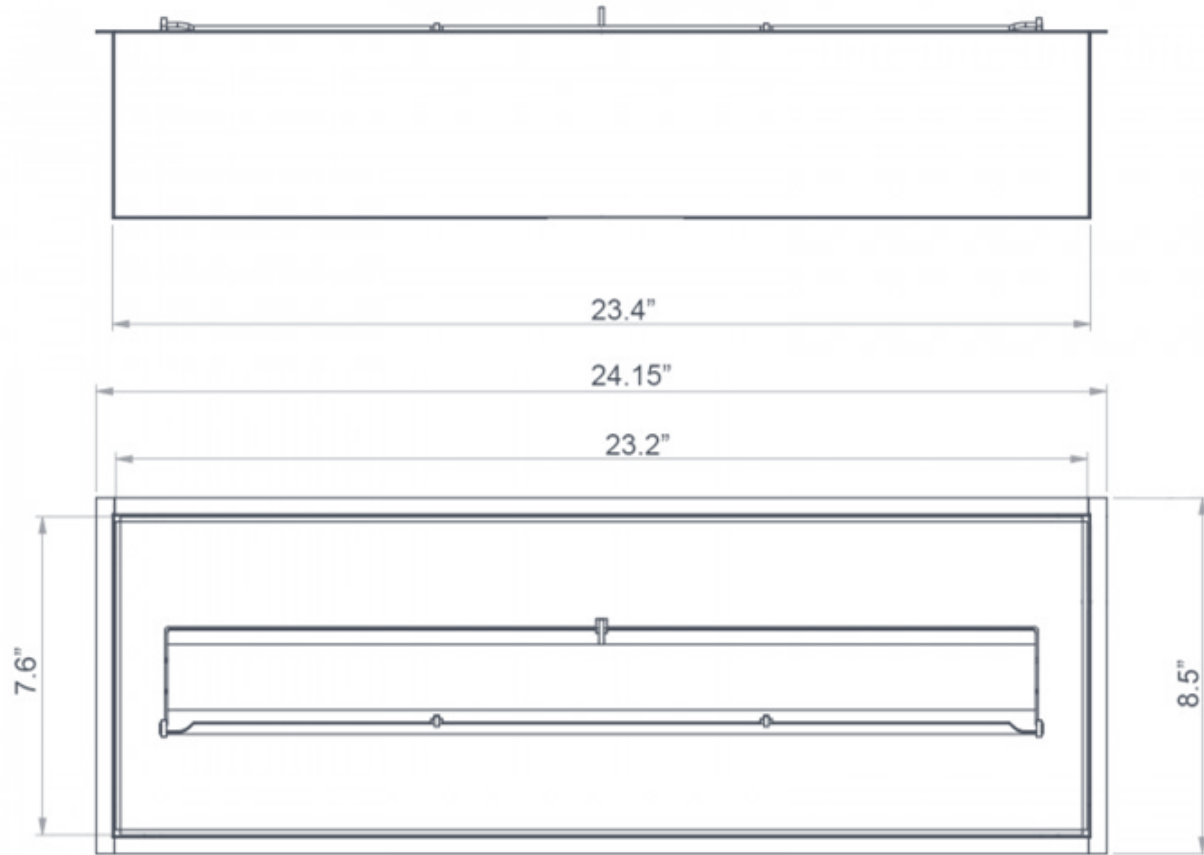

EB2400
FIREPLACE INSERT