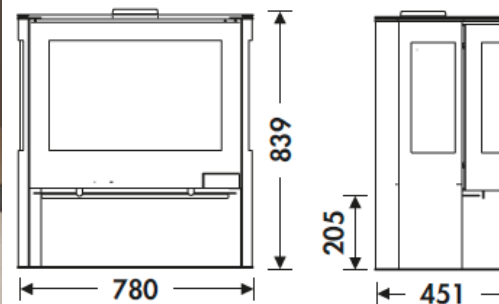

Art. 15a B-VG

B1mSchV2

flamme
VERTE

Le label
du chauffage
au bois

7 ★

IRIS